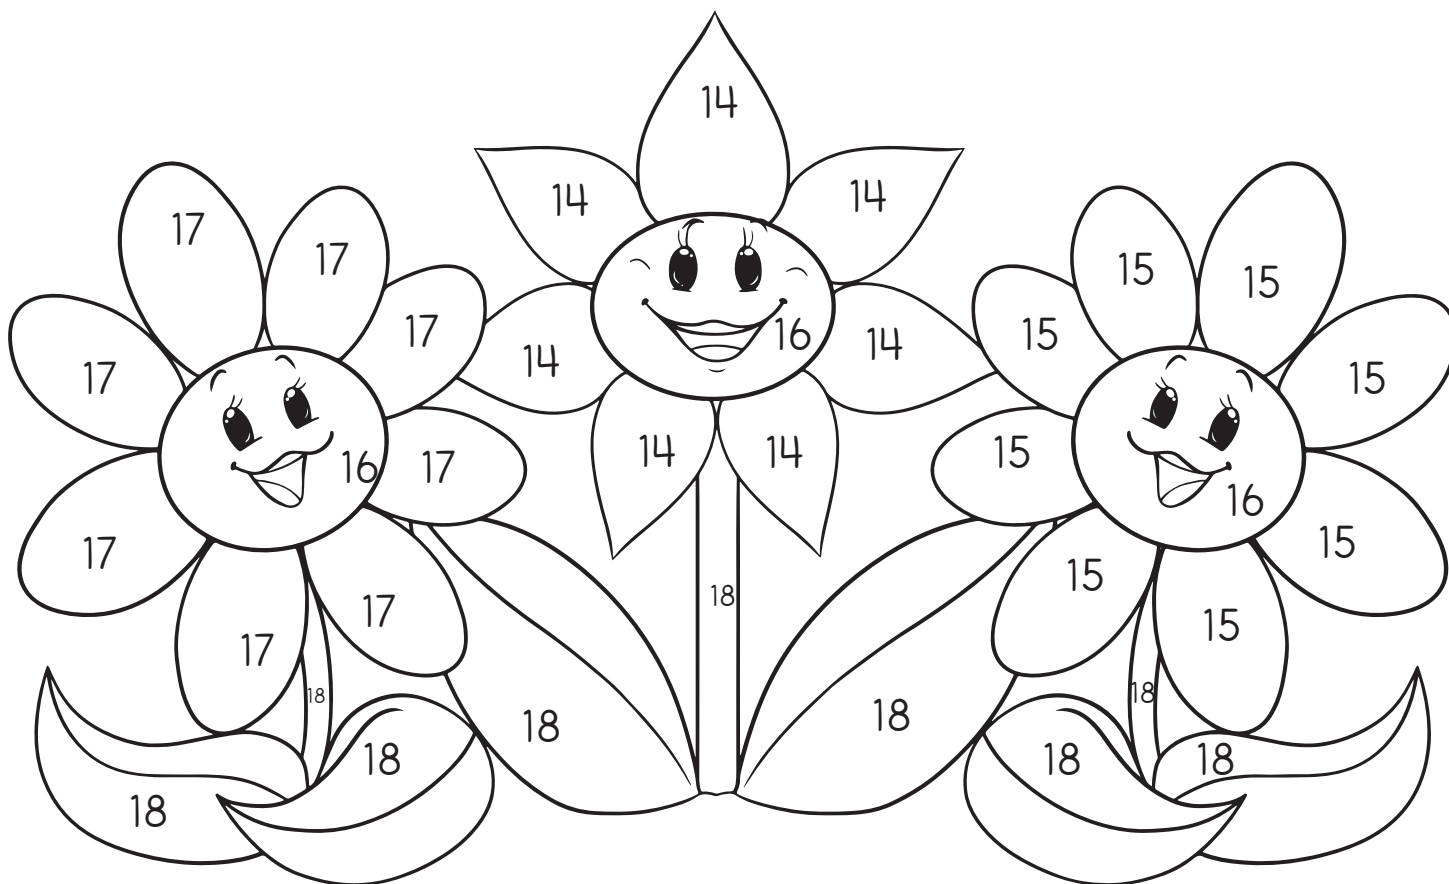

## Color Key

$2 + 12 =$  \_\_\_\_\_ Blue

$15 + 1 =$  \_\_\_\_\_ Yellow

$7 + 10 =$  \_\_\_\_\_ Pink

$16 + 2 =$  \_\_\_\_\_ Green

$11 + 4 =$  \_\_\_\_\_ Orange